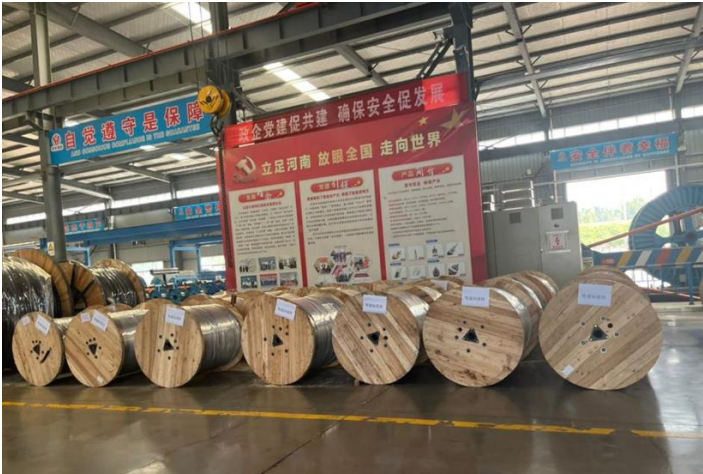

Loading Arms For NNPC Warri Refinery

Excavator Delivered At Port-Harcourt Refinery

**Asphalt Equipment Delivered At LNNNG Train 7
Project Port-Harcourt**

7 Trucks Delivered At Port-Harcourt

**Door to Door Delivery of Cables Ex China to Abuja
for FGN Project**

Delivered Structural Steel Pipes

**Hydro Turbine Delivered At Ekiti State
For FGN Project**