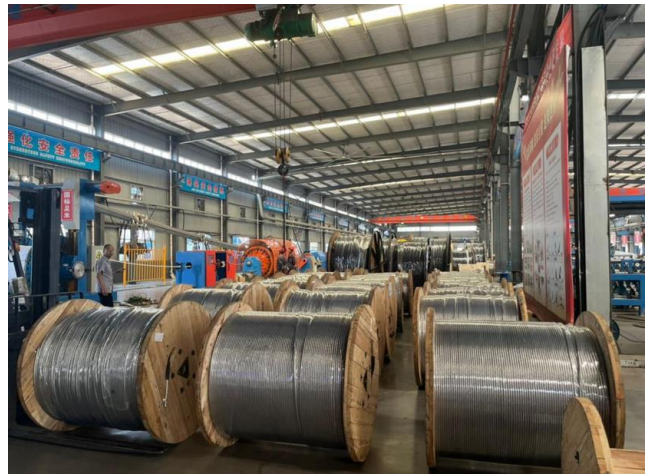

Loading Arms For NNPC Warri Refinery

Excavator Delivered At Port-Harcourt Refinery

**Asphalt Equipment Delivered At LNNNG Train 7
Project Port-Harcourt**

7 Trucks Delivered At Port-Harcourt

**Door to Door Delivery of Cables Ex China to Abuja
for FGN Project**

Delivered Structural Steel Pipes

**Hydro Turbine Delivered At Ekiti State
For FGN Project**